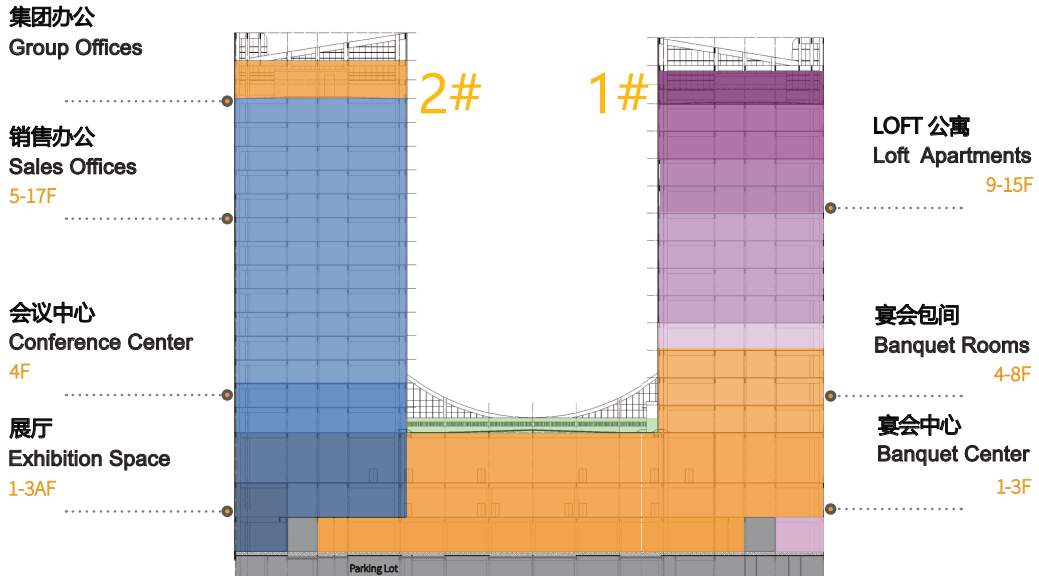

企业目录抽屉：总宽1.2m*总深0.8m*高0.4m

Display stand: total width 1.2m*total depth 0.8m*total height 2.4m

The height of the three levels of the booth can be adjusted

(Gift)Poster space: total width 1.2m*total height 1.15m

Catalogue drawer: total width 1.2m*total depth 0.8m*total height 0.4m

宜商宜居办公好环境

IDEAL WORKSPACE FOR BOTH BUSINESS AND LIVING

500+ 展位空间 + 2万平方米复合型办公 + 1万平方米商务配套公寓
 500+ product exhibition booths + 20,000m² office space
 + 10,000m² business serviced apartments

提供办公、会议、展览、采购、酒店、餐饮等服务

Provide office, conference, exhibition, procurement, hotel, catering and other services

多种办公室户型可供选择

VARIOUS TYPES OF OFFICES ARE AVAILABLE FOR SELECTION

A户型办公室: 2个/层 共24个
套用面积: 123.5m²/个