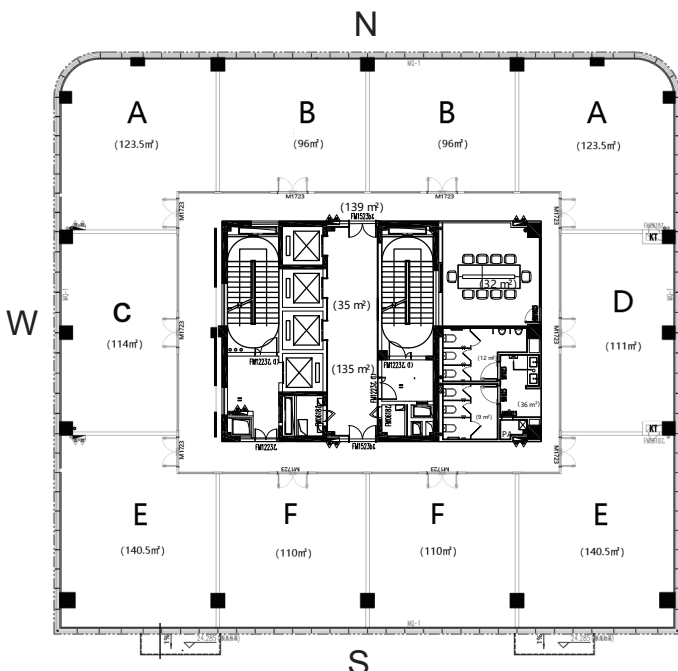

企业目录抽屉：总宽1.2m*总深0.8m*高0.4m

Display stand: total width 1.2m*total depth 0.8m*total height 2.4m

The height of the three levels of the booth can be adjusted

(Gift)Poster space: total width 1.2m*total height 1.15m

Catalogue drawer: total width 1.2m*total depth 0.8m*total height 0.4m

宜商宜居办公好环境

IDEAL WORKSPACE FOR BOTH BUSINESS AND LIVING

500+ 展位空间 + 2万平方米复合型办公 + 1万平方米商务配套公寓
 500+ product exhibition booths + 20,000m² office space
 + 10,000m² business serviced apartments

提供办公、会议、展览、采购、酒店、餐饮等服务

Provide office, conference, exhibition, procurement, hotel, catering and other services

多种办公室户型可供选择

VARIOUS TYPES OF OFFICES ARE AVAILABLE FOR SELECTION

A户型办公室: 2个/层 共24个
套用面积: 123.5m²/个